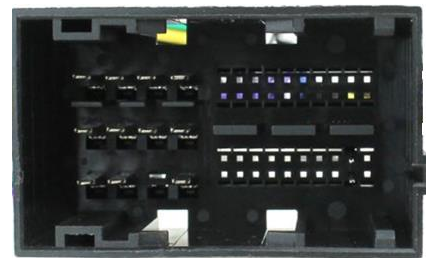

CD-FCA-UAR.002AE Compatible Cars

FCA	Model	Code	From	To	Interface
Fiat	500X	VP2	2015	Present	CD-FCA-UAR.002AE
Fiat	Tipo	VP1	2016	2018	CD-FCA-UAR.002AE
Fiat	Tipo	VP2	2016	2018	CD-FCA-UAR.002AE
Jeep	Compass	VP2	2017	2021	CD-FCA-UAR.002AE
Jeep	Renegade	VP2	2015	Present	CD-FCA-UAR.002AE