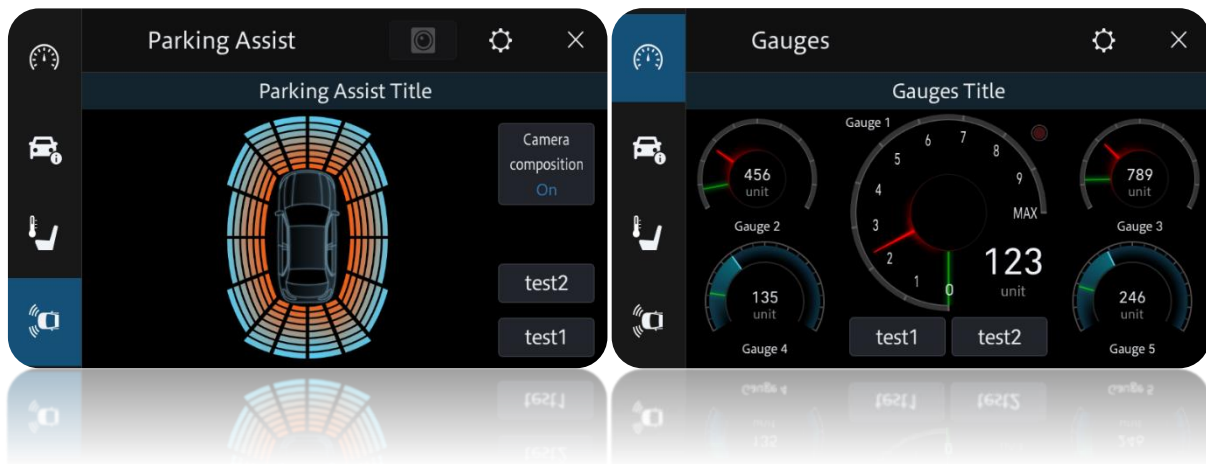

Vehicle Bus Information

Using the vehicle bus adapter (UART adapter)

By connecting the optional Vehicle Bus adapter, you can display the operation status such as gauges, vehicle information, climate control and parking assist.

Limitation

The data is transmitted to this product from your vehicle system via the Connected Vehicle Bus adapter. Therefore, the actual data contents displayed on your product may differ from the contents on the screen described in this compatibility sheet.

Head unit compatibility

UART adapters are only compatible with the following Head units:

- SPH-EVO950DAB
- SPH-EVO93DAB
- SPH-EVO64DAB
- SPH-DA77DAB